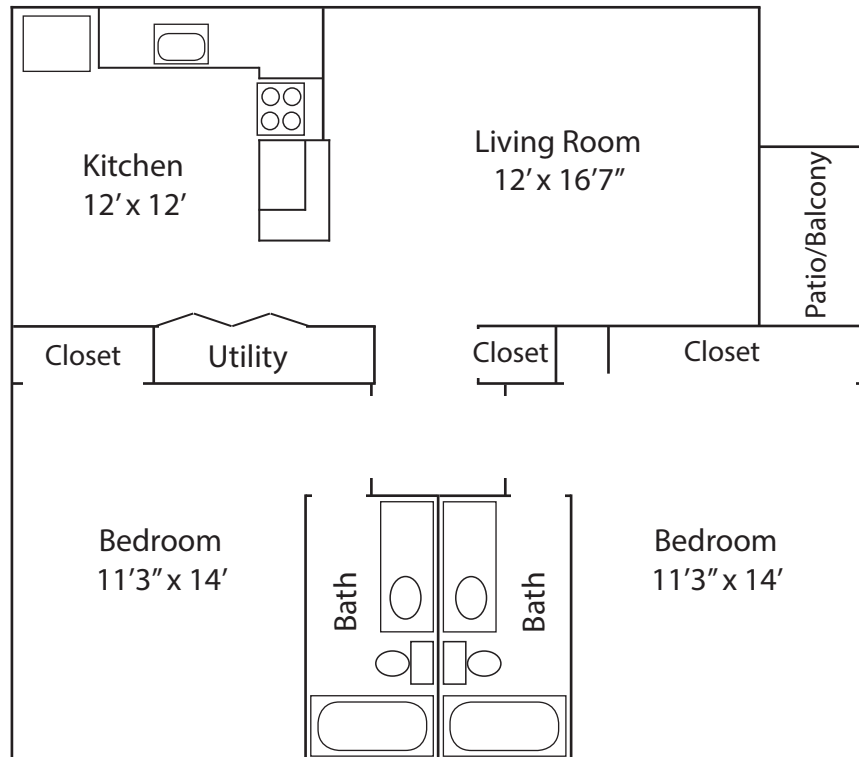

2 Bedroom/2 Bath

Breakfast Bar

Appliances Included

Rent Includes Water, Sewer & Trash

Gas Included

Swimming Pool & Clubhouse

Includes Washer/Electric Dryer Connections

Convenient On-site Laundry

Private Patio/Balcony

Cable Ready

Pets Accepted, restrictions apply

Rent: \$ _____

Deposit: \$ _____

Two Bedroom, Two Bath
960 Sq. Ft.