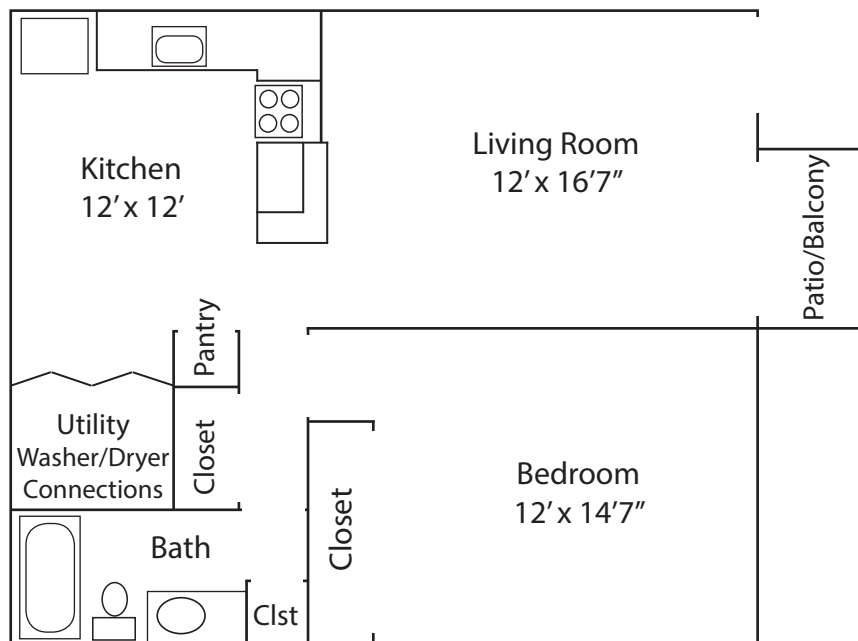

## 1 Bedroom/1 Bath

**Breakfast Bar**

**Appliances Included**

**Rent Includes Water, Sewer & Trash**

**Swimming Pool & Clubhouse**

**Includes Washer/Electric Dryer Connections**

**Convenient On-site Laundry**

**Private Patio/Balcony**

**Cable Ready**

**Pets Accepted, restrictions apply**

**Rent: \$ \_\_\_\_\_**

**Deposit: \$ \_\_\_\_\_**

One Bedroom, One Bath  
725 Sq. Ft.