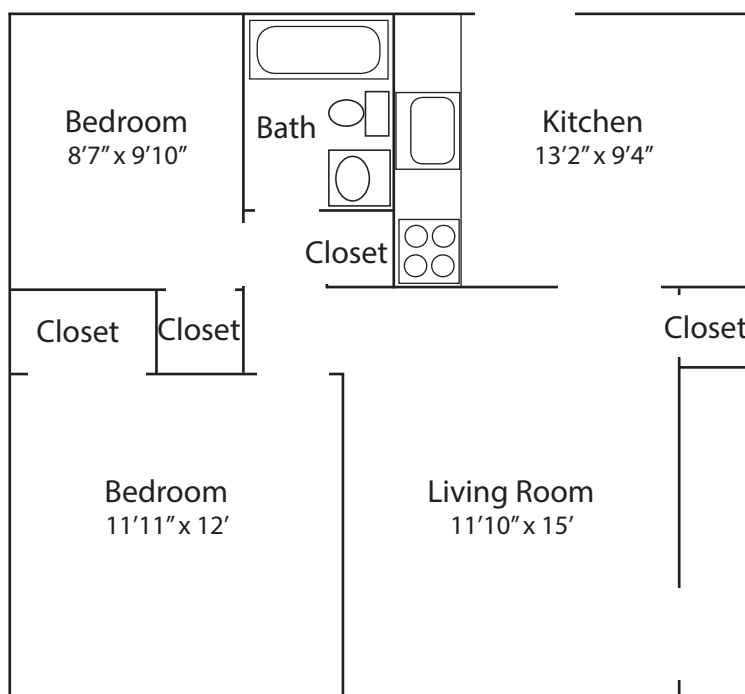

Extra Storage

Cable Ready

Close to Clayton, The Galleria, Promenade, Washington University and Maplewood Commons

Pets Accepted, restrictions apply

2 Bedroom Apartment
747 Sq. Ft