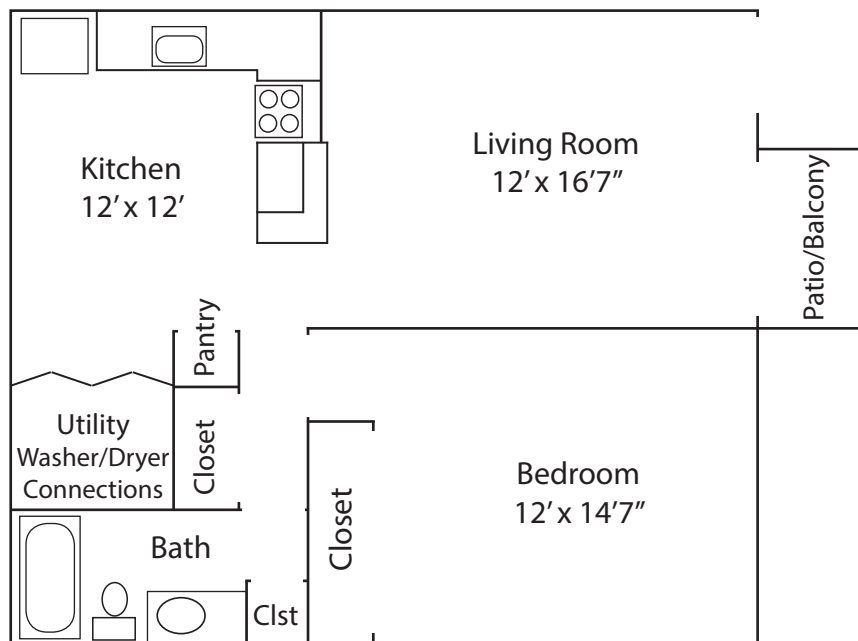

1 Bedroom/1 Bath

Breakfast Bar

Appliances Included

Rent Includes Water, Sewer & Trash

Swimming Pool & Clubhouse

Includes Washer/Electric Dryer Connections

Convenient On-site Laundry

Private Patio/Balcony

Cable Ready

Pets Accepted, restrictions apply

Rent: Starting at \$600

Deposit: \$ _____

One Bedroom, One Bath

725 Sq. Ft.