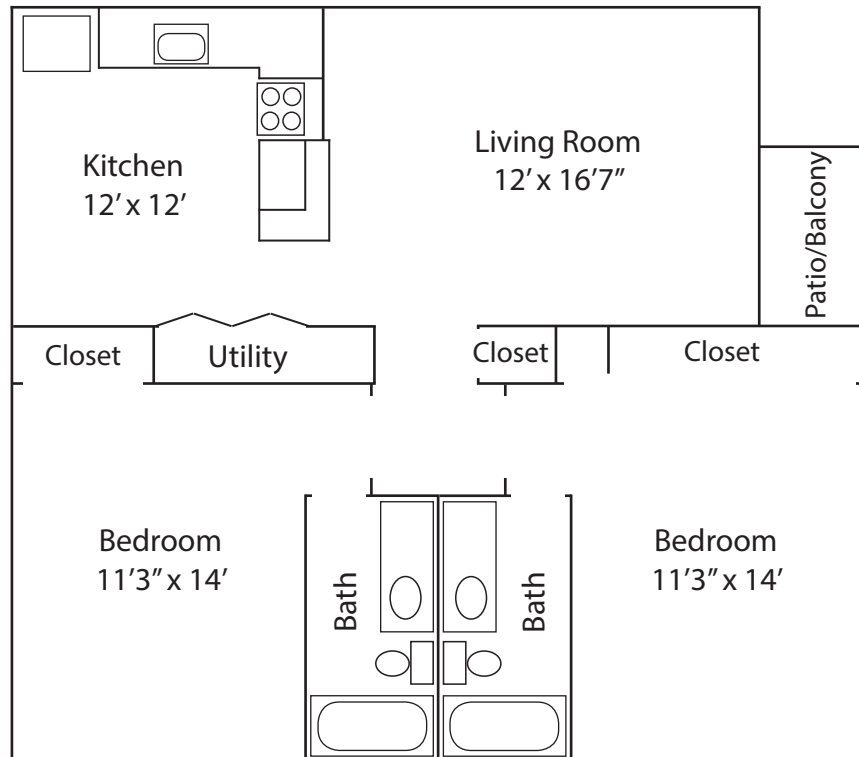

### 2 Bedroom/2 Bath

Breakfast Bar

Appliances Included

Rent Includes Water, Sewer & Trash

Gas Included

Swimming Pool & Clubhouse

Includes Washer/Electric Dryer Connections

Convenient On-site Laundry

Private Patio/Balcony

Cable Ready

Pets Accepted, restrictions apply

Rent: Starting at \$770

Deposit: \$ \_\_\_\_\_

Two Bedroom, Two Bath

960 Sq. Ft.