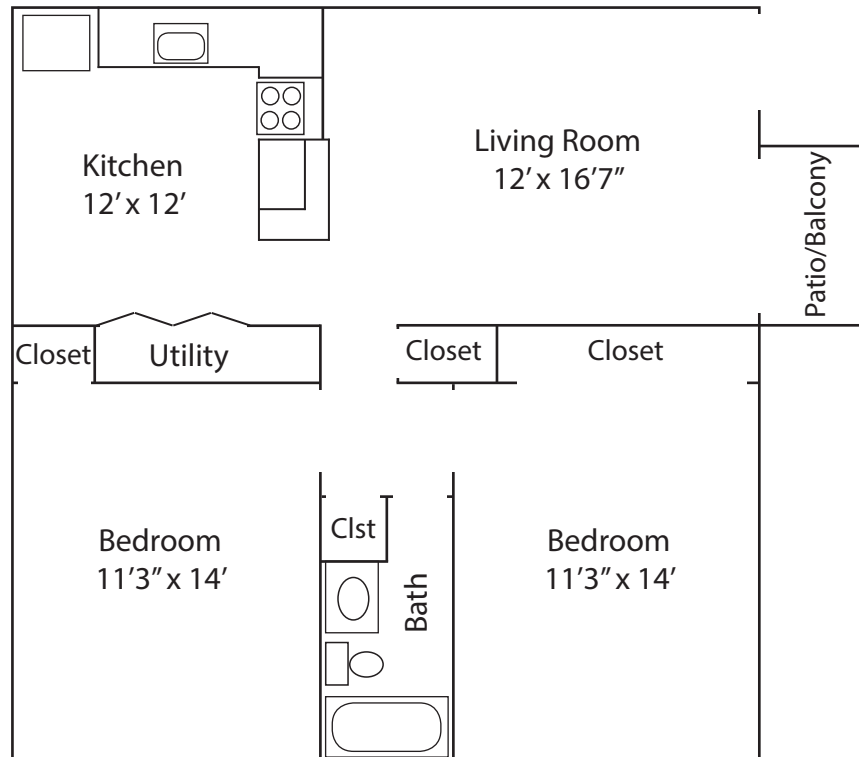

2 Bedroom/1 Bath

Breakfast Bar

Appliances Included

Rent Includes Water, Sewer & Trash

Gas Included

Swimming Pool & Clubhouse

Includes Washer/Electric Dryer Connections

Convenient On-site Laundry

Private Patio/Balcony

Cable Ready

Pets Accepted, restrictions apply

Rent: Starting at \$740

Deposit: \$ _____

Two Bedroom, One Bath

870 Sq. Ft.