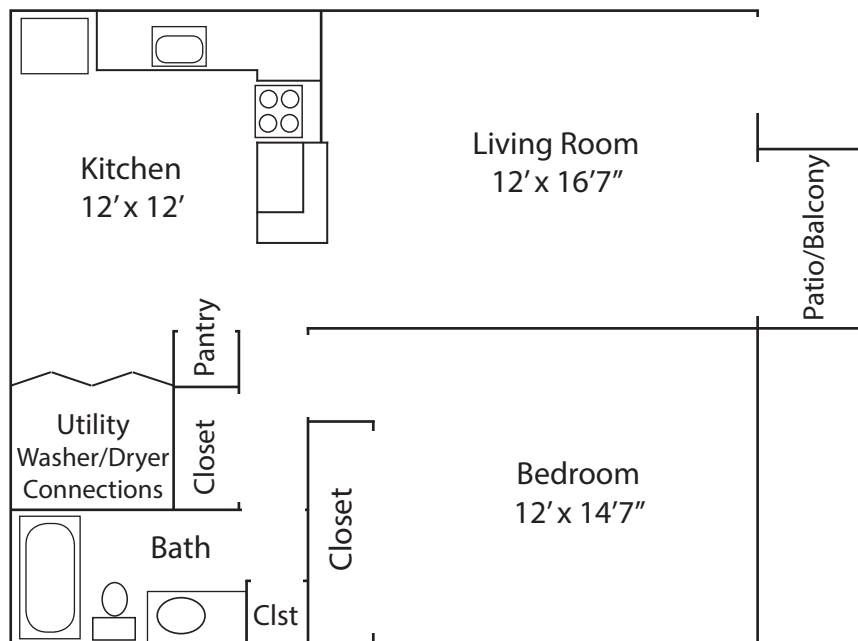

Pets Accepted, restrictions apply

Rent: Starting at \$620

Deposit: \$ _____

One Bedroom, One Bath

725 Sq. Ft.