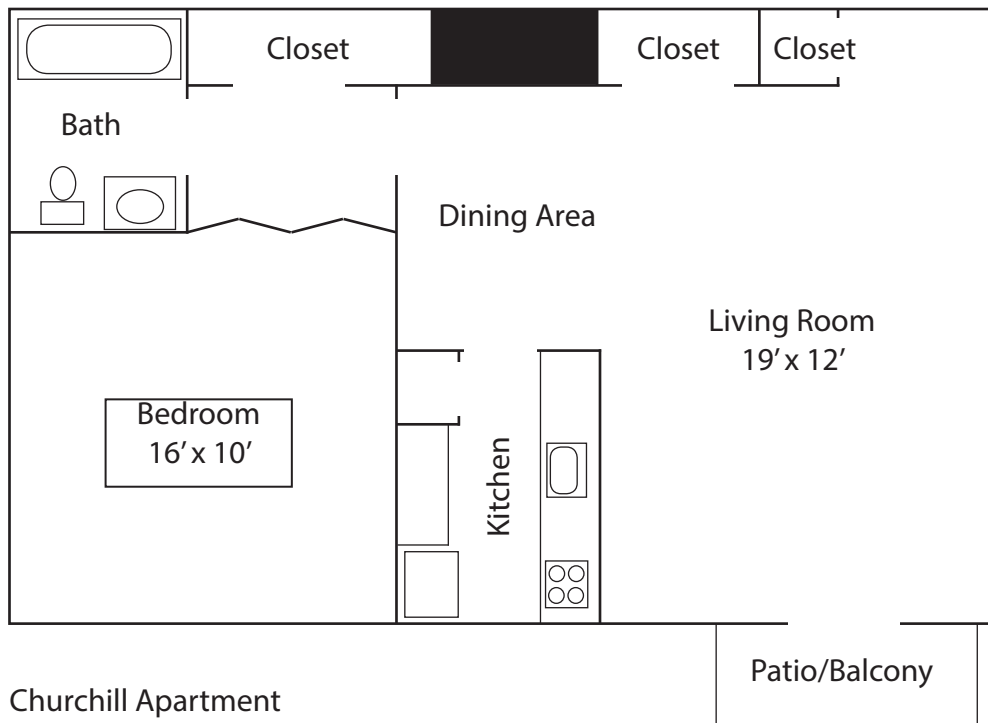

**1 Bedroom Deluxe
The Churchill**

- Spacious Room Sizes
- Appliances Included
- Solid Wood Kitchen Cabinets
- Rent Includes Water, Sewer & Trash
- Swimming Pool & Clubhouse
- Convenient On-site Laundry
- Private Patio/Balcony
- Individual Storage in Building
- Cable Ready
- Pets Accepted, restrictions apply

Rent: \$ _____

Deposit: \$ _____

Churchill Apartment
713 Sq. Ft.