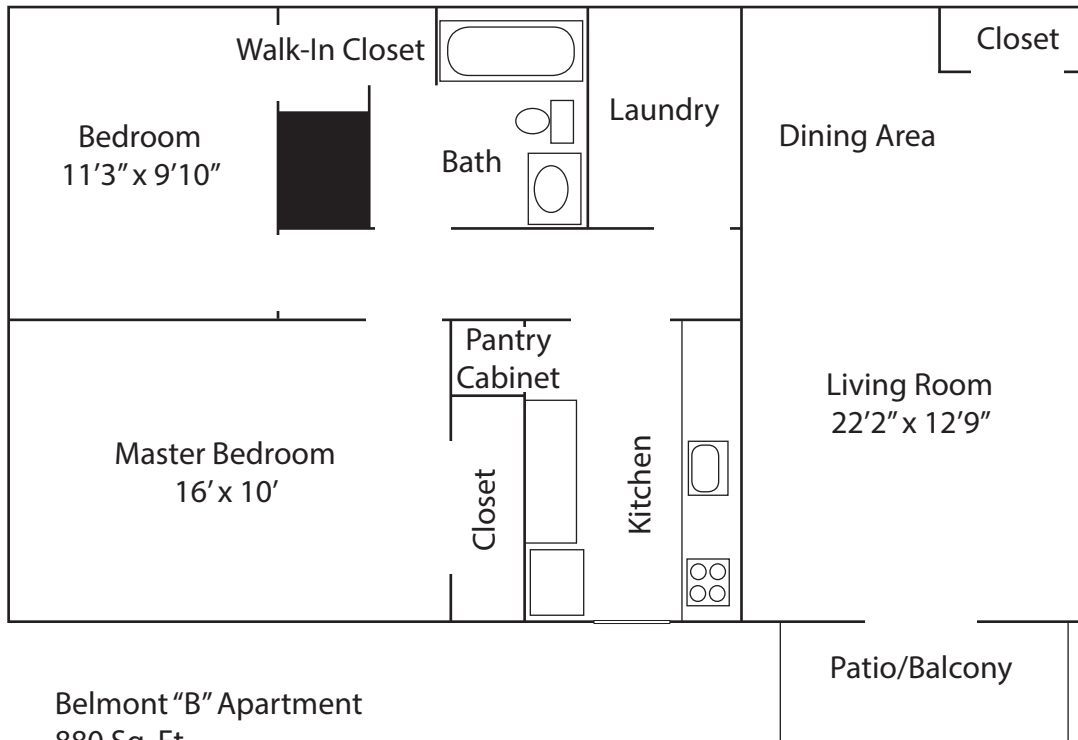

2 Bedroom / 1 Bath
with Washer/Dryer Connections
The Belmont "B"

- Spacious Room Sizes
- Appliances Included
- Solid Wood Kitchen Cabinets
- Rent Includes Water, Sewer & Trash
- Swimming Pool & Clubhouse
- Washer/Electric Dryer Connections
- Convenient On-site Laundry
- Private Patio/Balcony
- Individual Storage in Building
- Cable Ready
- Pets Accepted, restrictions apply

Rent: \$ _____

Deposit: \$ _____

Belmont "B" Apartment
 880 Sq. Ft.