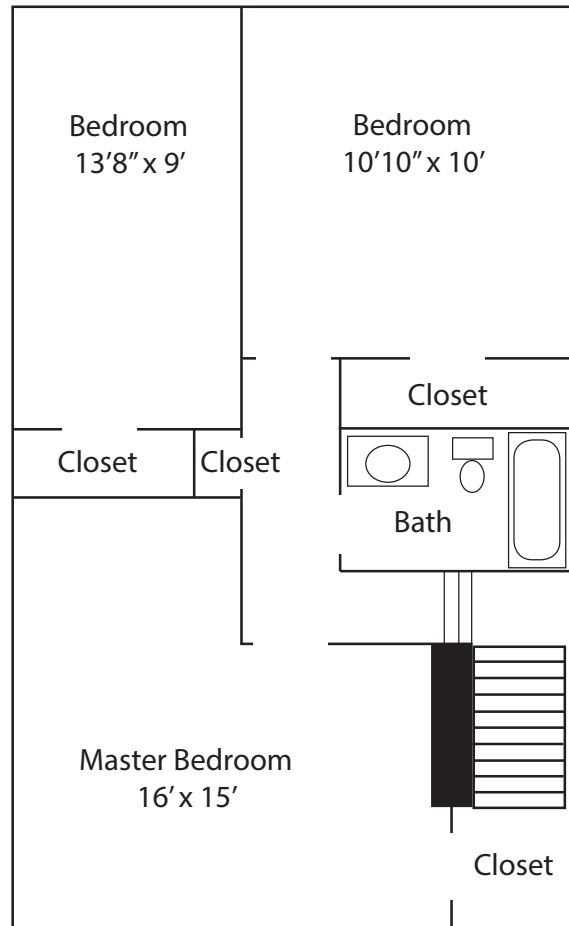

GRC PROPERTY

Goralnik Realty Company

3 Bedroom Bi-Level Townhome The Arlington "B"

- Breakfast Bar
- Sunken Living Room
- Spacious Room Sizes
- Appliances Included
- Solid Wood Kitchen Cabinets
- Rent Includes Water, Sewer & Trash
- Swimming Pool & Clubhouse
- Washer/Electric Dryer Connections
- Convenient On-site Laundry
- Private Patio
- Cable Ready
- Pets Accepted, restrictions apply

1st Floor

2nd Floor

Arlington "B" Townhome
1330 Sq. Ft.