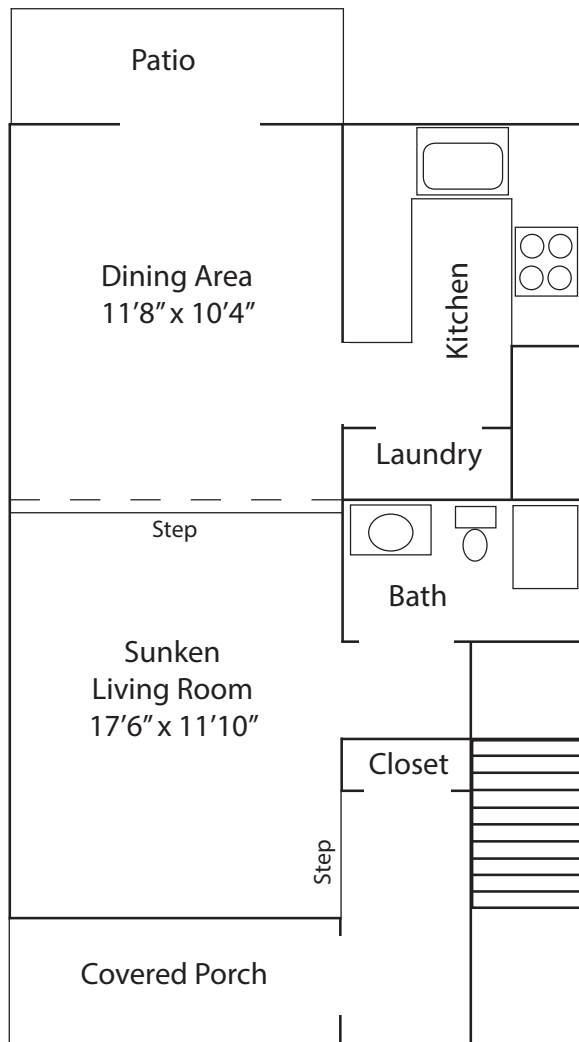

GRC PROPERTY

Goralnik Realty Company

3 Bedroom Bi-Level Townhome The Arlington "B"

- Breakfast Bar
- Sunken Living Room
- Spacious Room Sizes
- Appliances Included
- Solid Wood Kitchen Cabinets
- Rent Includes Water, Sewer & Trash
- Swimming Pool & Clubhouse
- Washer/Electric Dryer Connections
- Convenient On-site Laundry
- Private Patio
- Cable Ready
- Pets Accepted, restrictions apply

1st Floor

2nd Floor

Arlington "B" Townhome
1330 Sq. Ft.