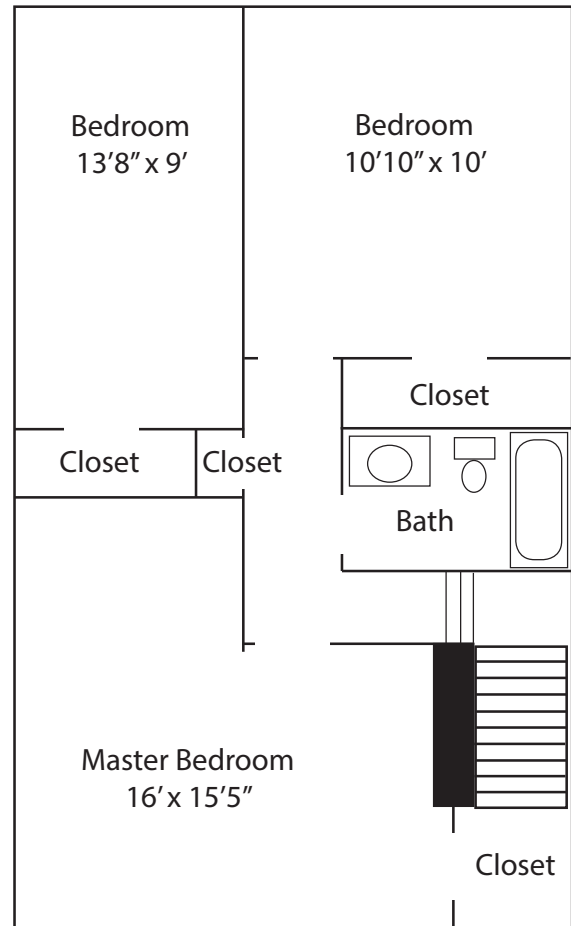

Rent: \$ _____

Deposit: \$ _____

1st Floor

2nd Floor

Arlington "A" Townhome
1330 Sq. Ft.